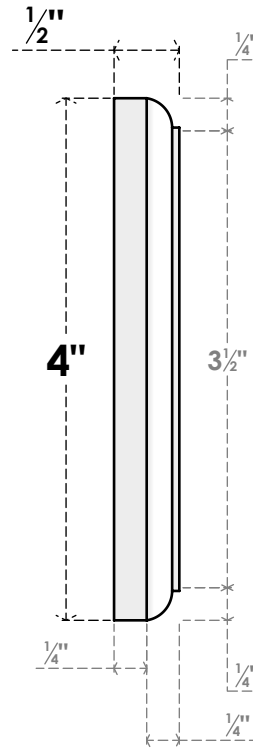

# ROSP040X040X050SDG04

4"W X 4"H X 1/2"P STANDARD SEDGWICK BULLSEYE ROSETTE WITH ROUNDED EDGE, ARCHITECTURAL GRADE PVC

**FRONT**

**SIDE**

EKENA MILLWORK  
2300 WEST MAIN ST.  
CLARKSVILLE, TX 75426  
TOLL FREE: 866-607-0453  
WWW.EKENAMILLWORK.COM

**NOTES**

1. INSTALLATION TO BE COMPLETED IN ACCORDANCE WITH MANUFACTURER'S SPECIFICATIONS.
2. DRAWING MAY NOT BE TO SCALE
3. THIS DRAWING IS INTENDED FOR DESIGN AND PLANNING PURPOSES ONLY.
4. ALL INFORMATION CONTAINED HEREIN WAS CURRENT AT THE TIME OF DEVELOPMENT BUT MUST BE REVIEWED AND APPROVED BY THE PRODUCT MANUFACTURER TO BE CONSIDERED ACCURATE.
5. ARCHITECTURAL GRADE PVC PRODUCTS ARE MADE FROM EXPANDED CELLULAR PVC AND COME NATURALLY WHITE BUT MAY BE PAINTED