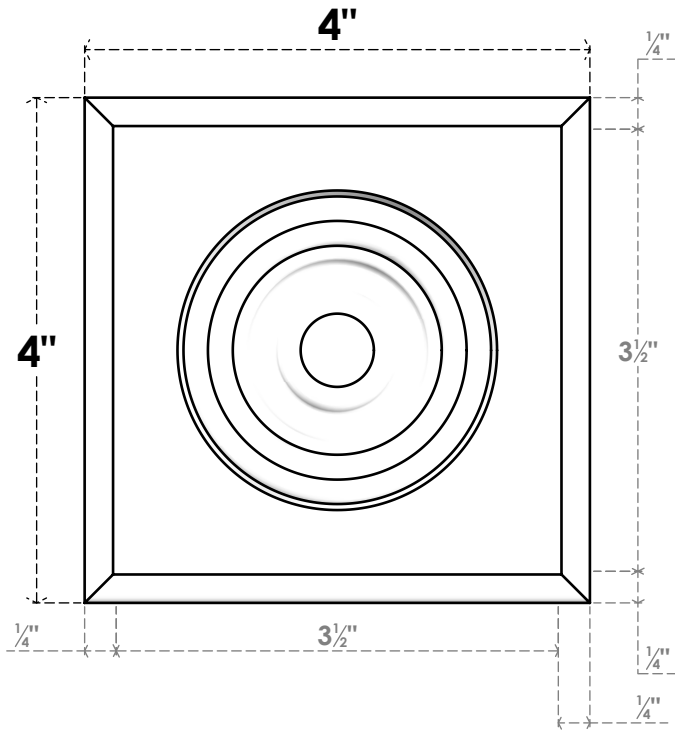

# ROSP040X040X050SDG04

4"W X 4"H X 1/2"P STANDARD SEDGWICK BULLSEYE ROSETTE WITH ROUNDED EDGE, ARCHITECTURAL GRADE PVC

**FRONT**

**SIDE**

EKENA MILLWORK  
2300 WEST MAIN ST.  
CLARKSVILLE, TX 75426  
TOLL FREE: 866-607-0453  
WWW.EKENAMILLWORK.COM

**NOTES**

1. INSTALLATION TO BE COMPLETED IN ACCORDANCE WITH MANUFACTURER'S SPECIFICATIONS.
2. DRAWING MAY NOT BE TO SCALE
3. THIS DRAWING IS INTENDED FOR DESIGN AND PLANNING PURPOSES ONLY.
4. ALL INFORMATION CONTAINED HEREIN WAS CURRENT AT THE TIME OF DEVELOPMENT BUT MUST BE REVIEWED AND APPROVED BY THE PRODUCT MANUFACTURER TO BE CONSIDERED ACCURATE.
5. ARCHITECTURAL GRADE PVC PRODUCTS ARE MADE FROM EXPANDED CELLULAR PVC AND COME NATURALLY WHITE BUT MAY BE PAINTED